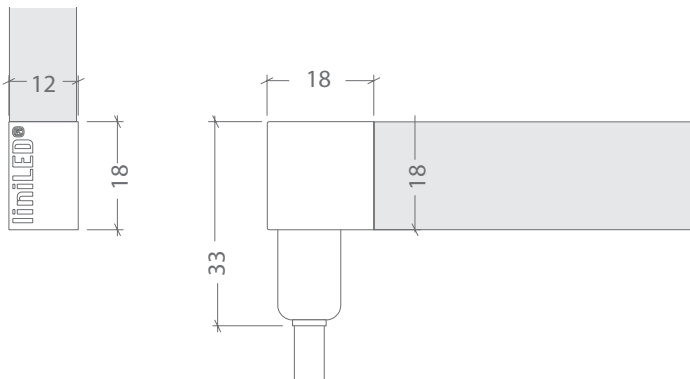

Product drawing