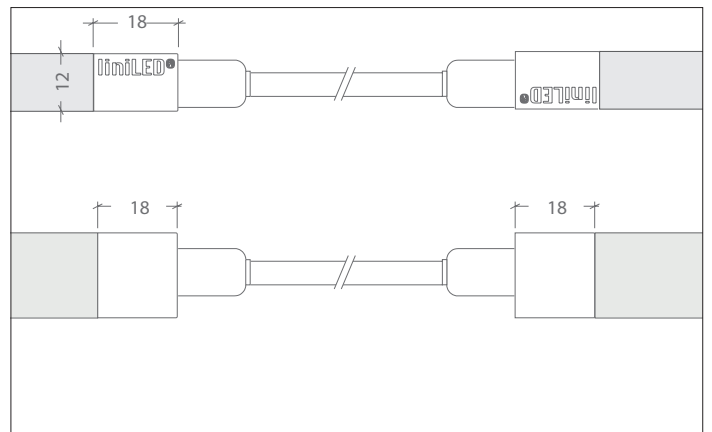

Product drawing