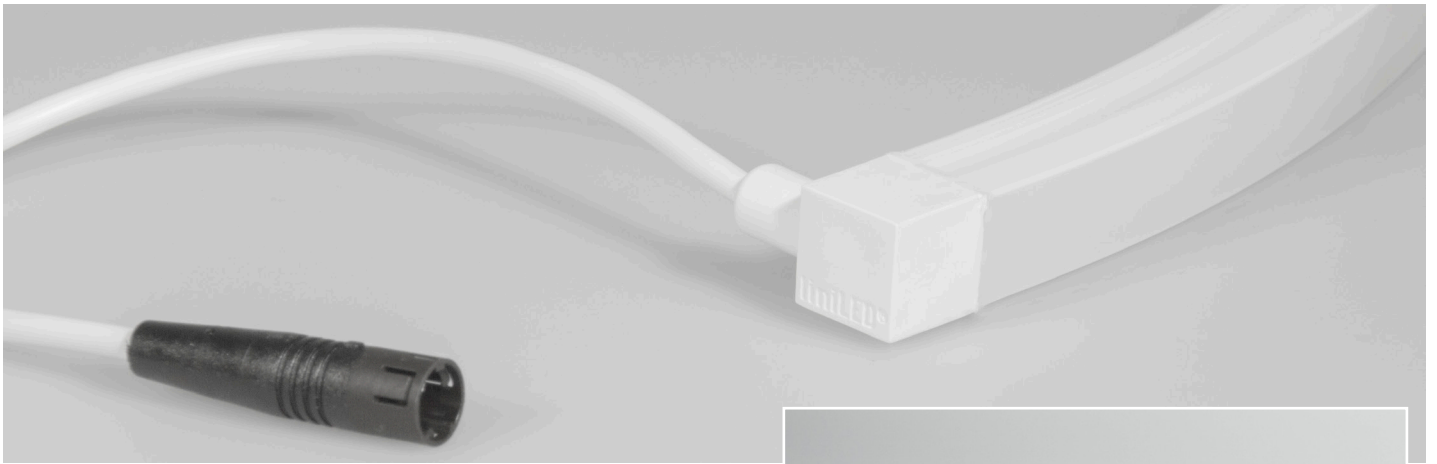

liniLED® Diffuse Connector Straight 12

Product information

Dimensions	L17xW12xH18 mm
Cord length	30 cm
Degree of protection	IP69K (Male/ Female Connector IP67)
Colour	White
Material	PVC
Power cord	White, PVC (Cable III)
Included	Pre-assembled