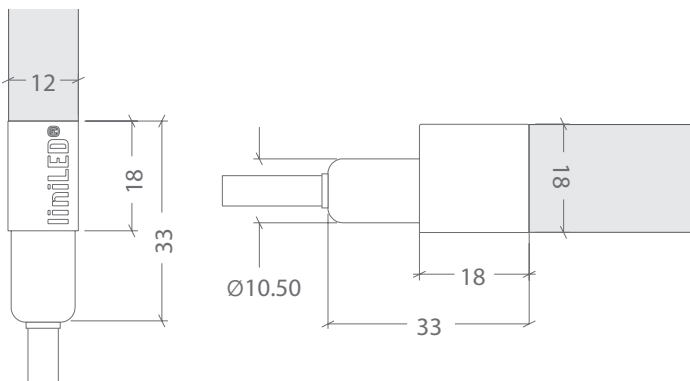

Product drawing