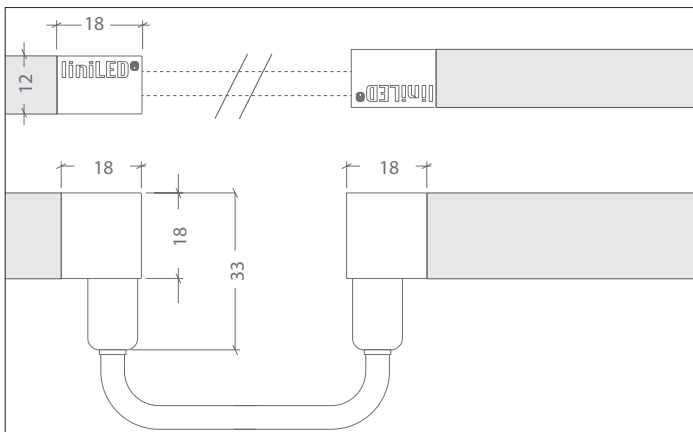

Product drawing