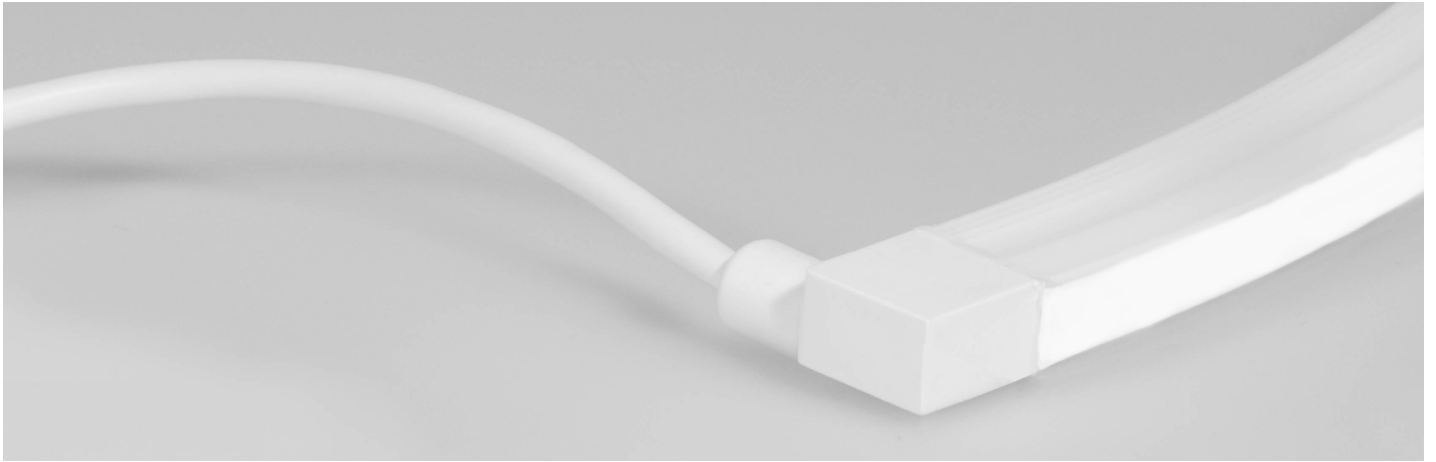

## Index

The liniLED® Diffuse Connect 12 can be used with the liniLED® Top Diffuse 12 and the liniLED® Side Diffuse.

DIFFUSE CONNECTOR 90° ANGLE 12	2
DIFFUSE CONNECTOR STRAIGHT 12	3
DIFFUSE EXTENSION CORD 12	4
DIFFUSE CONNECTOR MALE/FEMALE	5
SYMBOLS	6

## liniLED® Diffuse Connector 90° Angle 12

### Product information

Dimensions	L17xW12xH18 mm
Cord length	1 m, 5 m
Degree of protection	IP69K
Colour	White
Material	PVC
Power cord	White, PVC (Cable III)
Included	Pre-assembled
Note	90° angled connectors can be installed in other directions up on request. Please contact us for more information.

### Product information

Dimensions	L17xW12xH18 mm
Cord length	1 m, 5 m
Degree of protection	IP69K
Colour	White
Material	PVC
Power cord	White, PVC (Cable III)
Included	Pre-assembled

Product code	Description
11270	liniLED® Diffuse Connector Straight 12 1 m
11271	liniLED® Diffuse Connector Straight 12 5 m