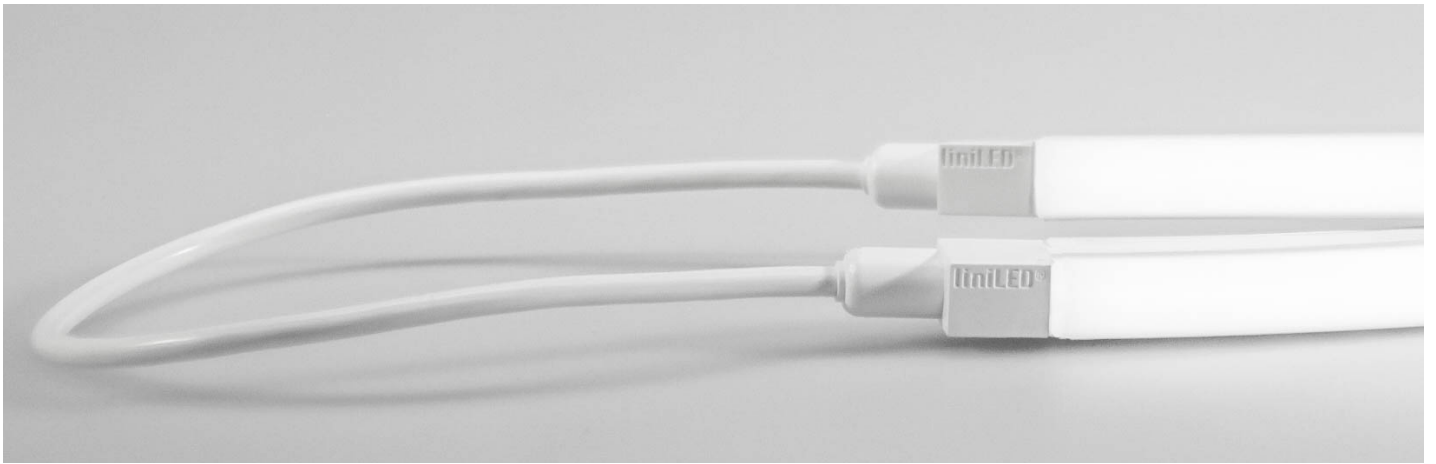

liniLED® Diffuse Extension Cord Angle/ Straight 12