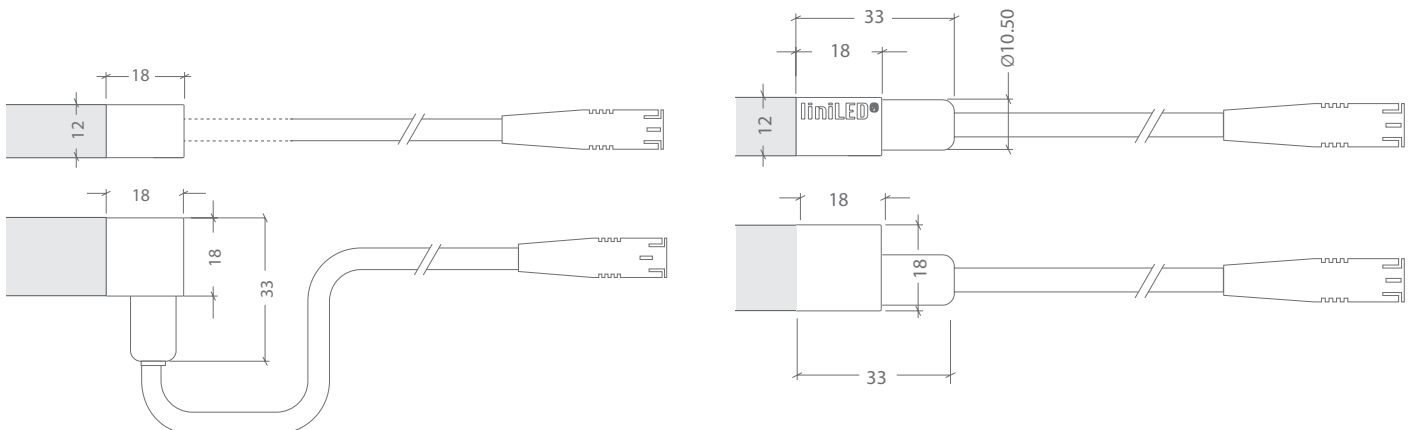

Product drawing